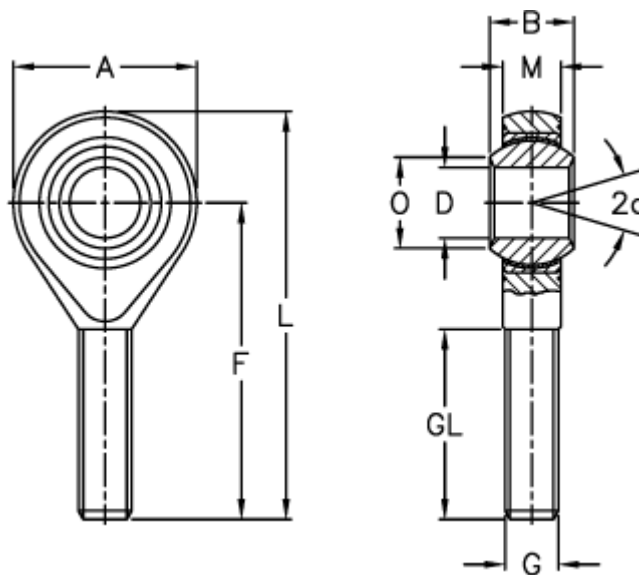

Article number: 54301122

Description: LDK Rod end POS 22EC

Measures

A	= 50	L	= 109
a (degrees)	= 15	M	= 20.00
B	= 28	O	= 25.8
D	= 22	Static load C0 (kN)	= 71.0
Dynamic load C (kN)	= 34.0	Weight (g)	= 435
F	= 84		
g	= M22X1,5		
GL	= 51		